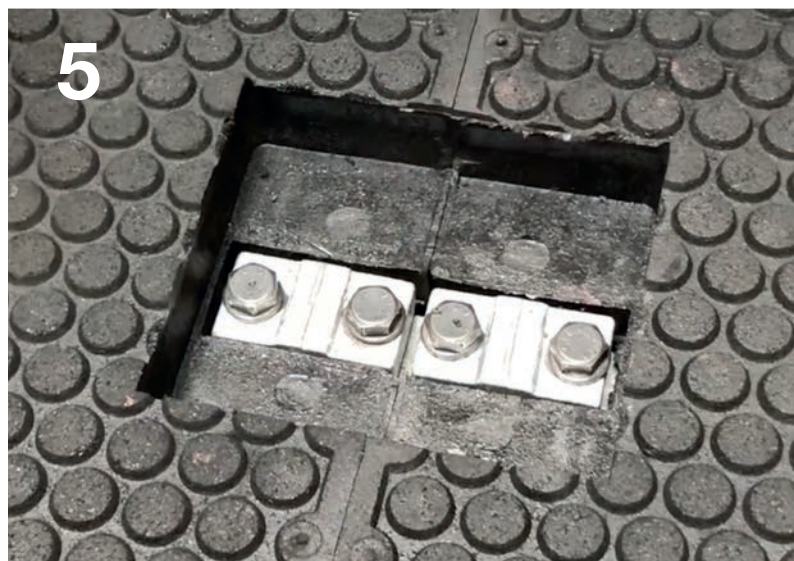

Rosehill Rail

For more information, please call the Rosehill Rail sales team on **+44 (0)1422 317 473**, or email info@rosehillrail.com
Spring Bank Mills, Watson Mill Lane, Sowerby Bridge, West Yorkshire, HX6 3BW, United Kingdom