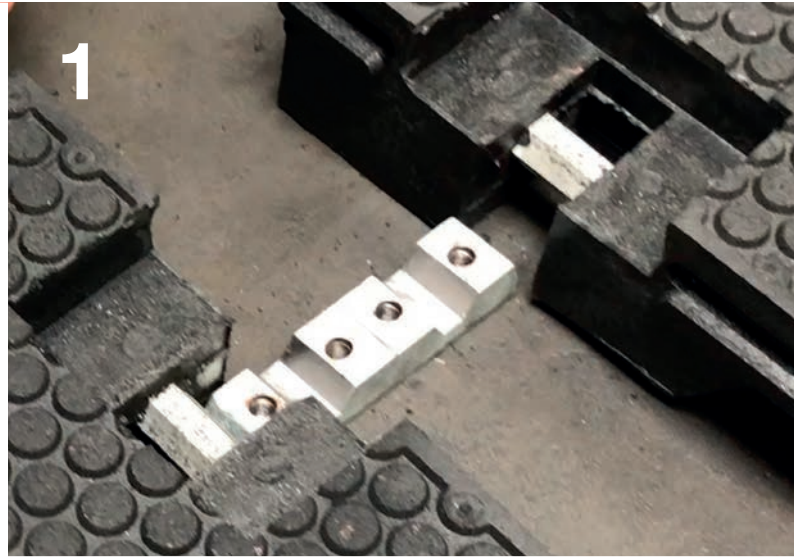

Rosehill Rail

For more information, please call the Rosehill Rail sales team on **+44 (0)1422 317 473**, or email info@rosehillrail.com
Spring Bank Mills, Watson Mill Lane, Sowerby Bridge, West Yorkshire, HX6 3BW, United Kingdom